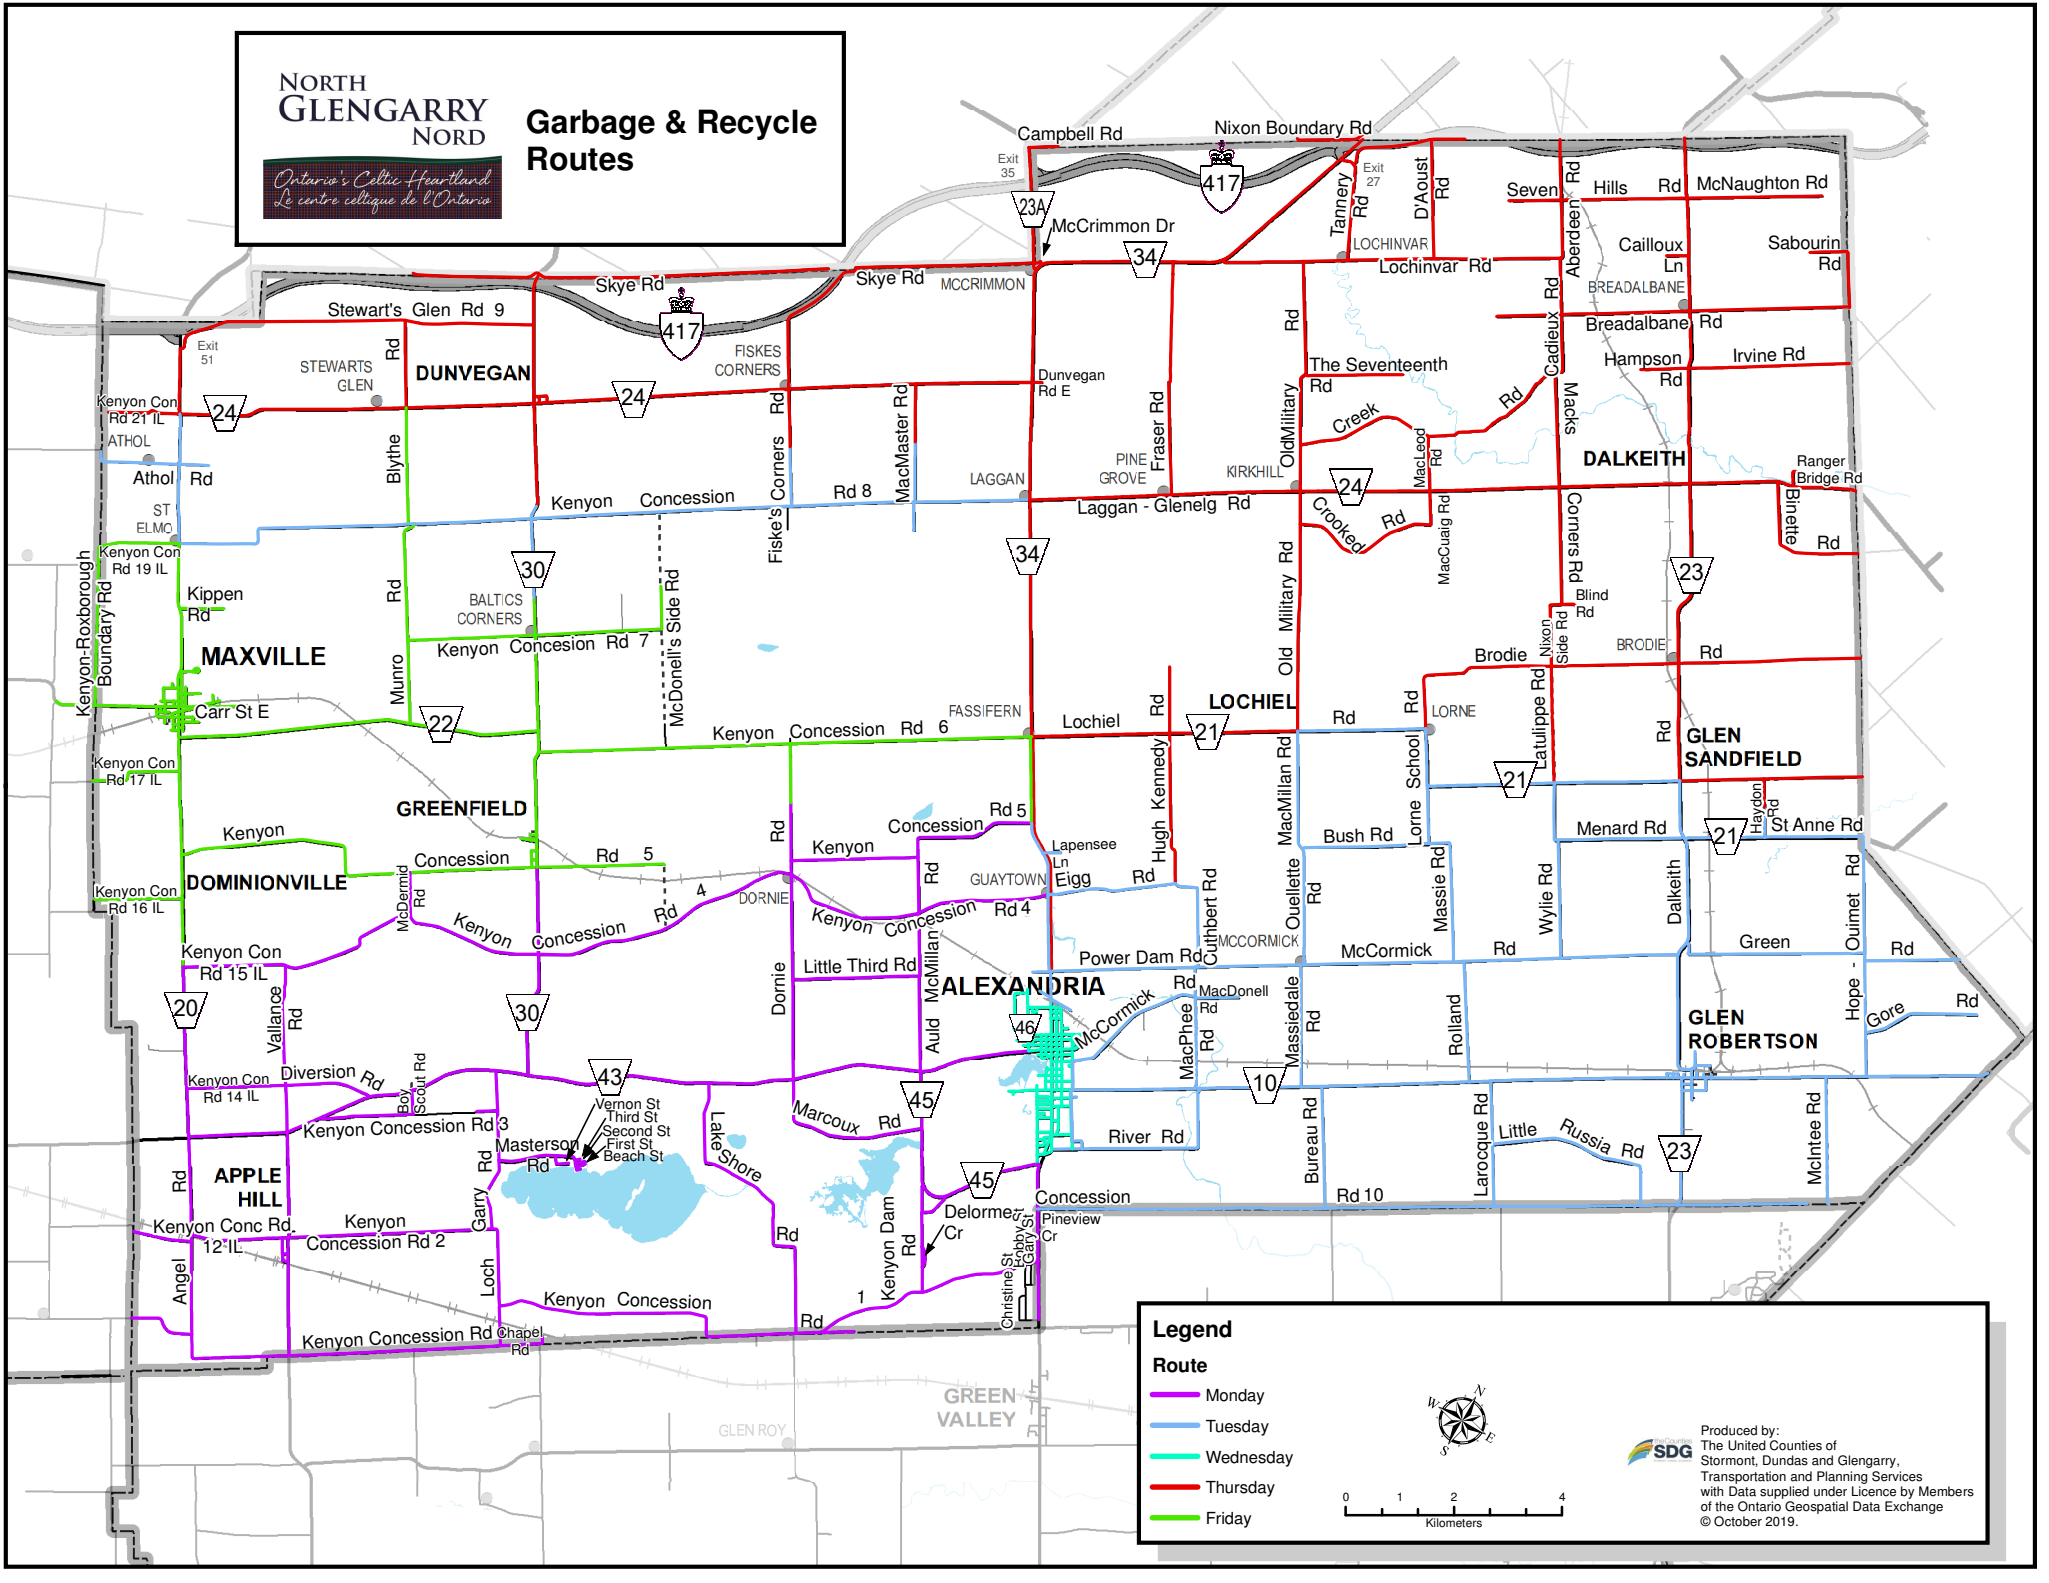

# NORTH GLENGARRY NORD

*Ontario's Celtic Heartland  
Le centre celtique de l'Ontario*

## Garbage & Recycle Routes

### Legend

- Route**
- Monday
  - Tuesday
  - Wednesday
  - Thursday
  - Friday

Produced by:  
The United Counties of  
Stormont, Dundas and Glengarry,  
Transportation and Planning Services  
with Data supplied under Licence by Members  
of the Ontario Geospatial Data Exchange  
© October 2019.