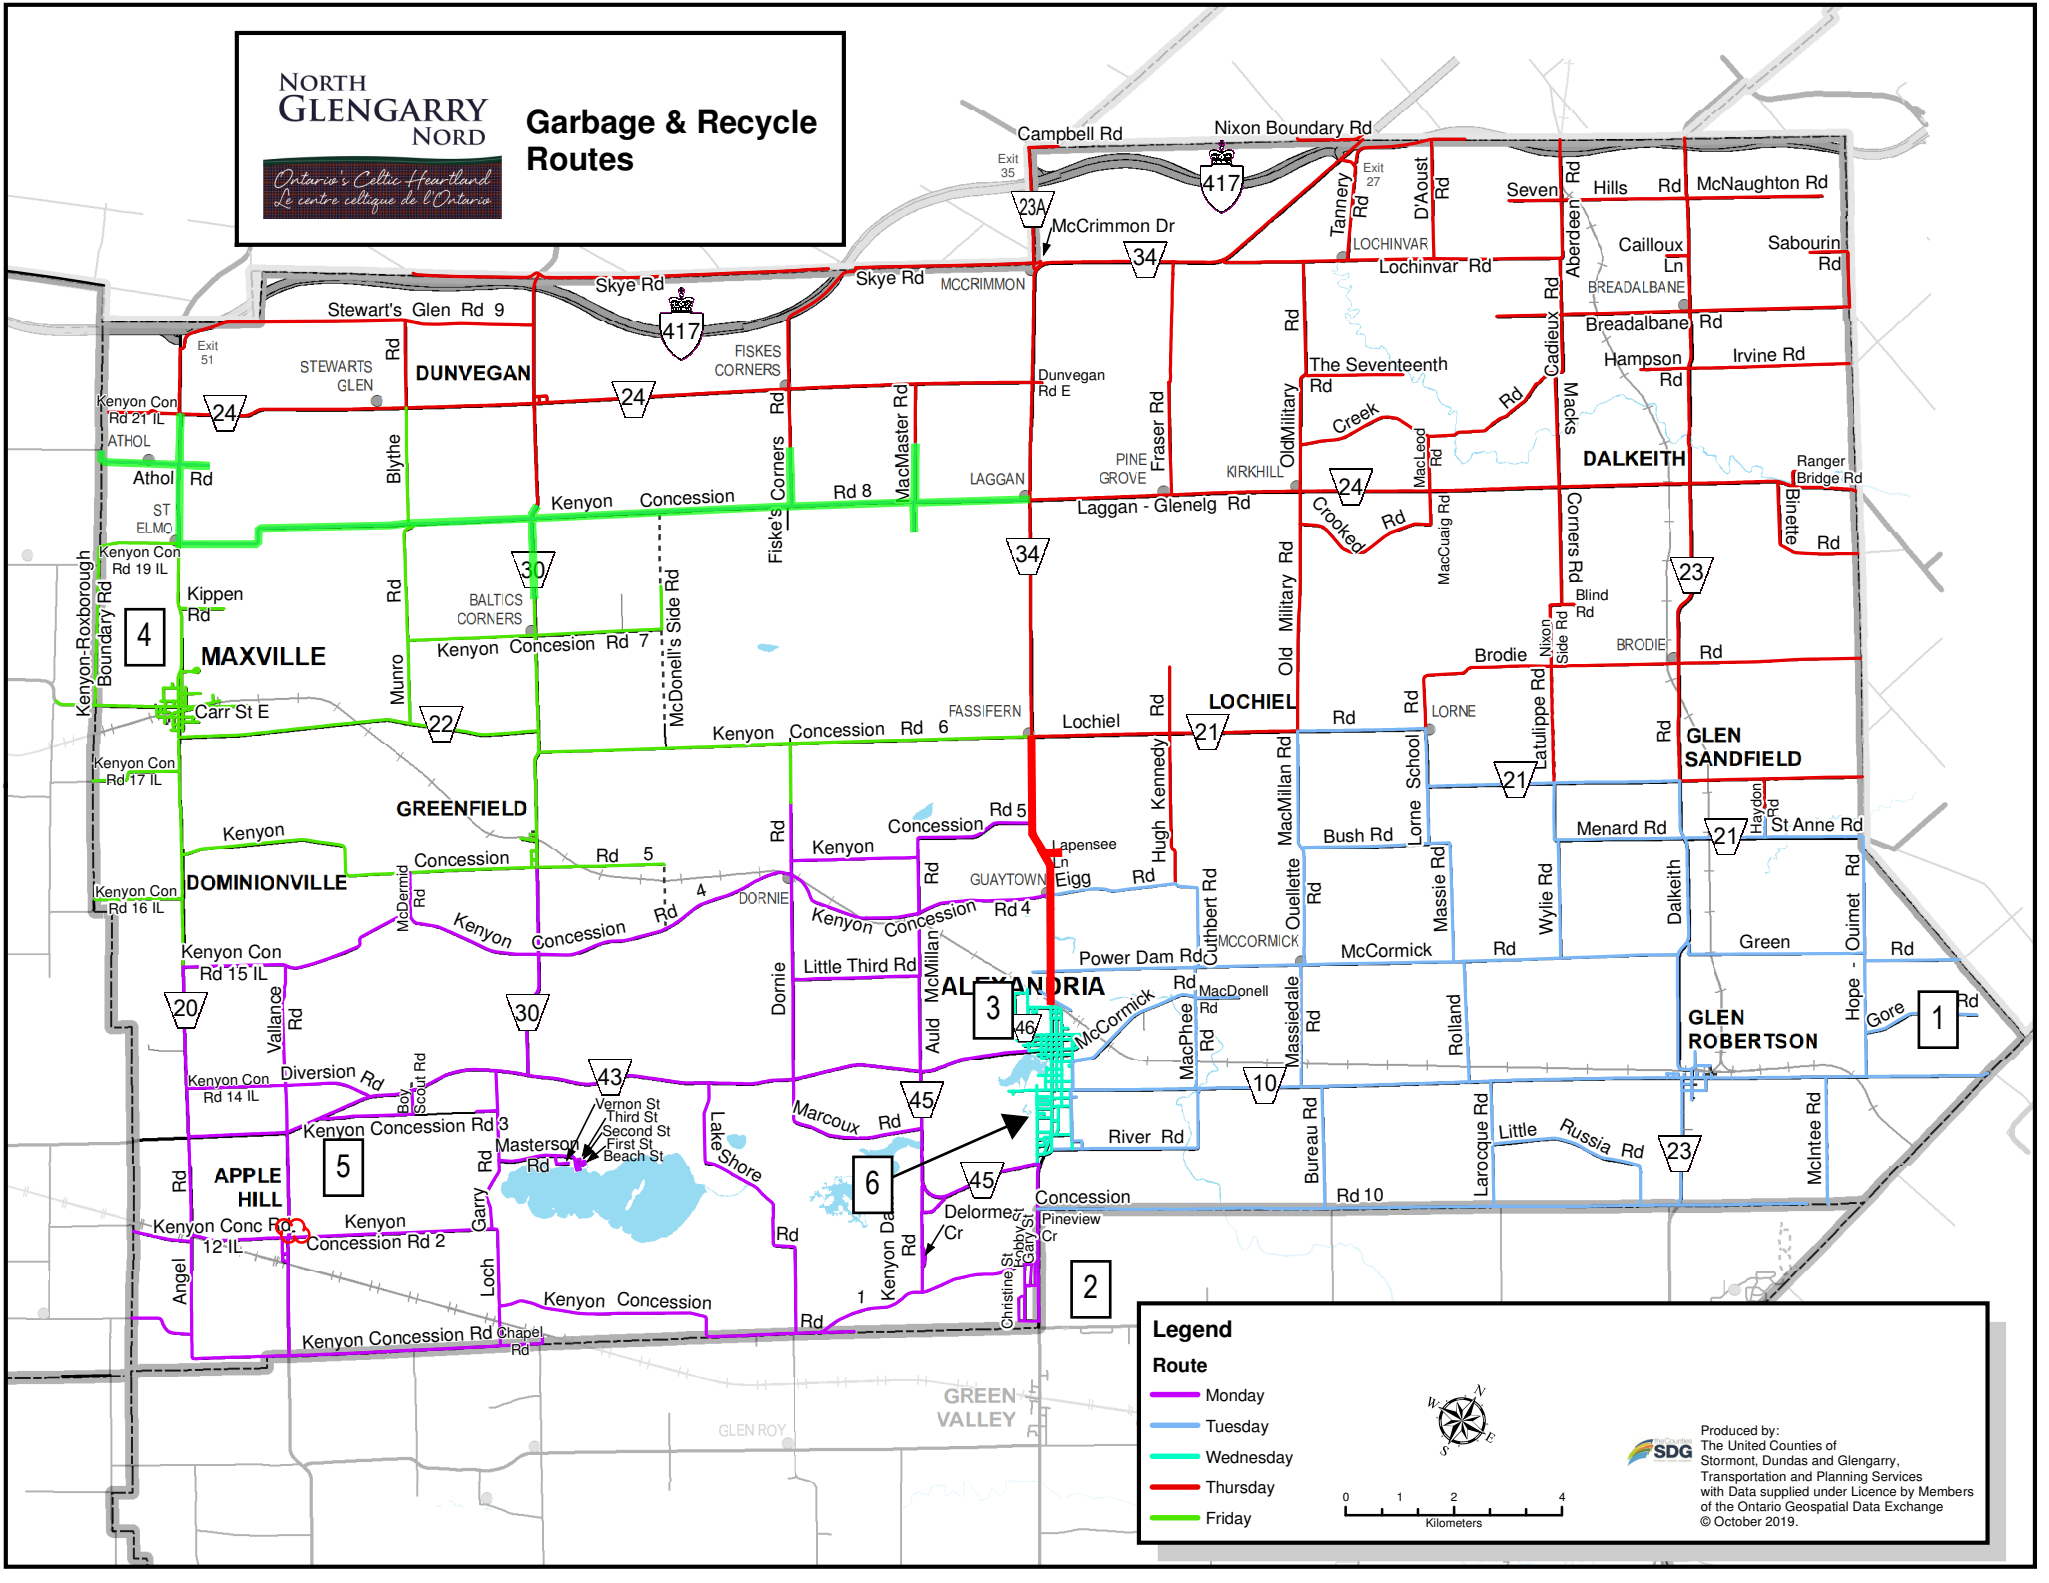

NORTH GLENGARRY NORD

*Ontario's Celtic Heartland
Le centre celtique de l'Ontario*

Garbage & Recycle Routes

Legend

- Route**
- Monday
 - Tuesday
 - Wednesday
 - Thursday
 - Friday

Produced by:
The United Counties of
Stormont, Dundas and Glengarry,
Transportation and Planning Services
with Data supplied under Licence by Members
of the Ontario Geospatial Data Exchange
© October 2019.