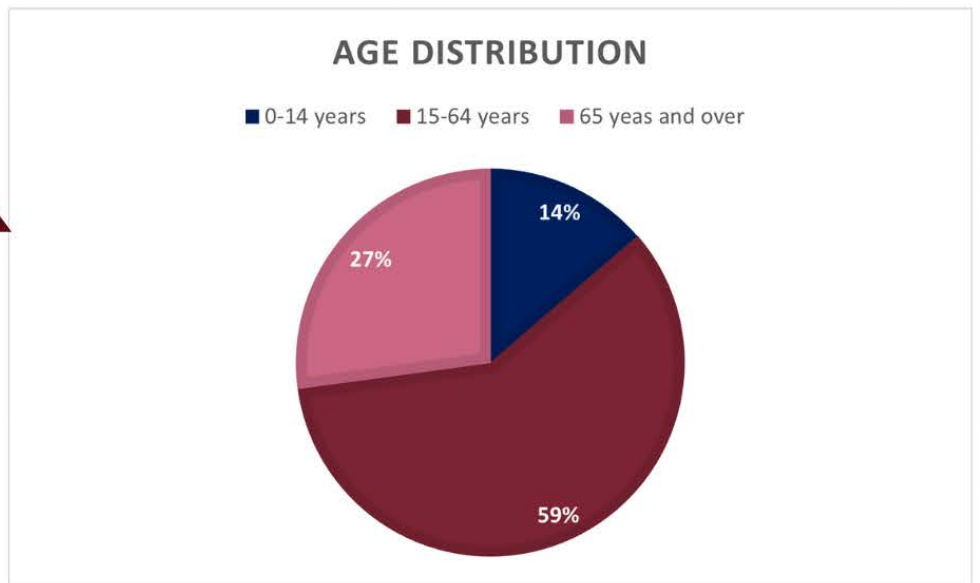

Education

5 Elementary Schools
2 High Schools
English & French