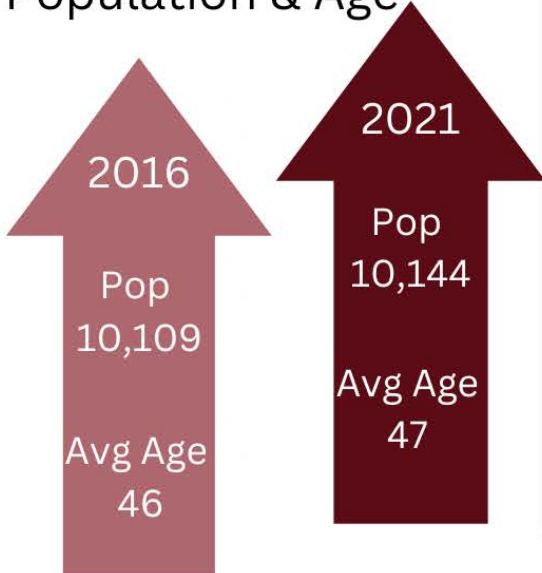

Education

5 Elementary Schools
2 High Schools
English & French